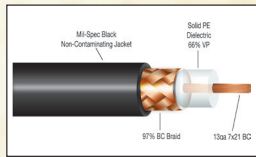

Product	ABR400F (PN25400F)	ABR213 (PN:2213A)	ABR240-UF (PN:218XATC)	ABR316 (PN:23316)
Application	HF /VHF /UHF Base	HF Base High Power	HF /VHF /UHF Base and Portable	Handheld / Backpack / Portable
Size	0.405"	0.405"	0.242"	0.102"
Center	19 - Strand Copper	7 - Strand Copper	19 - Strand Copper	1 - Solid Silver
Dielectric	Gas Injected Foam PE	Soid PE	Gas Injected Foam PE	PTFE
Shield(s)	100% Foil /95% Tin/Copper	97% Mil-Spec Copper	100% Foil /95% Tin/Copper	1 -95% Silver
Jacket	Non-Contaminating PVC	Non-Contaminating PVC	Non-Contaminating PVC	FEP (Tan)