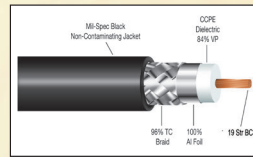

Product	ABR400F (PN25400F)	ABR213 (PN:2213A)	ABR240-UF (PN:218XATC)	ABR316 (PN:23316)
Application	HF /VHF /UHF Base	HF Base High Power	HF /VHF /UHF Base and Portable	Handheld / Backpack / Portable
Size	0.405"	0.405"	0.242"	0.102"
Center	19 - Strand Copper	7 - Strand Copper	19 - Strand Copper	1 - Solid Silver
Dielectric	Gas Injected Foam PE	Soid PE	Gas Injected Foam PE	PTFE
Shield(s)	100% Foil /95% Tin/Copper	97% Mil-Spec Copper	100% Foil /95% Tin/Copper	1 -95% Silver
Jacket	Non-Contaminating PVC	Non-Contaminating PVC	Non-Contaminating PVC	FEP (Tan)