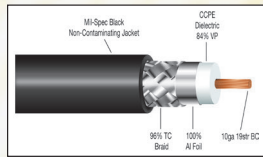

Product	ABR400F (PN25400F)	ABR213 (PN:2213A)	ABR240-UF (PN:218XATC)	ABR316 (PN:23316)
Application	HF /VHF /UHF Base	HF Base High Power	HF /VHF /UHF Base and Portable	Handheld / Backpack / Portable
Size	0.405"	0.405"	0.242"	0.102"
Center	19 - Strand Copper	7 - Strand Copper	19 - Strand Copper	1 - Solid Silver
Dielectric	Gas Injected Foam PE	Soid PE	Gas Injected Foam PE	PTFE
Shield(s)	100% Foil /95% Tin/Copper	97% Mil-Spec Copper	100% Foil /95% Tin/Copper	1 -95% Silver
Jacket	Non-Contaminating PVC	Non-Contaminating PVC	Non-Contaminating PVC	FEP (Tan)