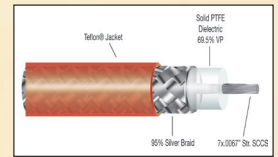

Product	ABR400F (PN25400F)	ABR213 (PN:2213A)	ABR240-UF (PN:218XATC)	ABR316 (PN:23316)
Application	HF /VHF /UHF Base	HF Base High Power	HF /VHF /UHF Base and Portable	Handheld / Backpack / Portable
Size	0.405"	0.405"	0.242"	0.102"
Center	19 - Strand Copper	7 - Strand Copper	19 - Strand Copper	1 - Solid Silver
Dielectric	Gas Injected Foam PE	Soid PE	Gas Injected Foam PE	PTFE
Shield(s)	100% Foil /95% Tin/Copper	97% Mil-Spec Copper	100% Foil /95% Tin/Copper	1 -95% Silver
Jacket	Non-Contaminating PVC	Non-Contaminating PVC	Non-Contaminating PVC	FEP (Tan)

ABR provides ground braid in 1/2", 5/8" and 1" configurations with ring terminals or grommets installed. Standard lengths are 1 ft, 3 ft, 5 ft, 10 ft, 15 ft, and 25 ft.