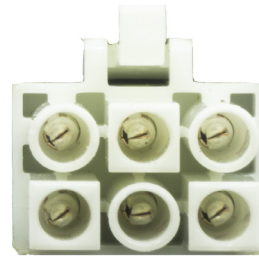

American Built & Reliable

Yaesu Rotor Cable Connectors

Yaesu 7 Pin Female - Rotor Motor Connection
Connection to Motor Housing

Yaesu 6 Pin Male - Rotor Controller Connection
Connection to Rotor Control Box

Yaesu 6 Pin Female - Rotor Disconnect Option
Quick Disconnect option for Storm Protection

Spade Lug - Rotor Connection for Azimuth /
Elevated Option

Azimuth / Elevated need to be sold in pairs

ABR Industries
8561 Rayson Road, Suite A
Houston TX 77080
713-492-2722 ABRIND.COM